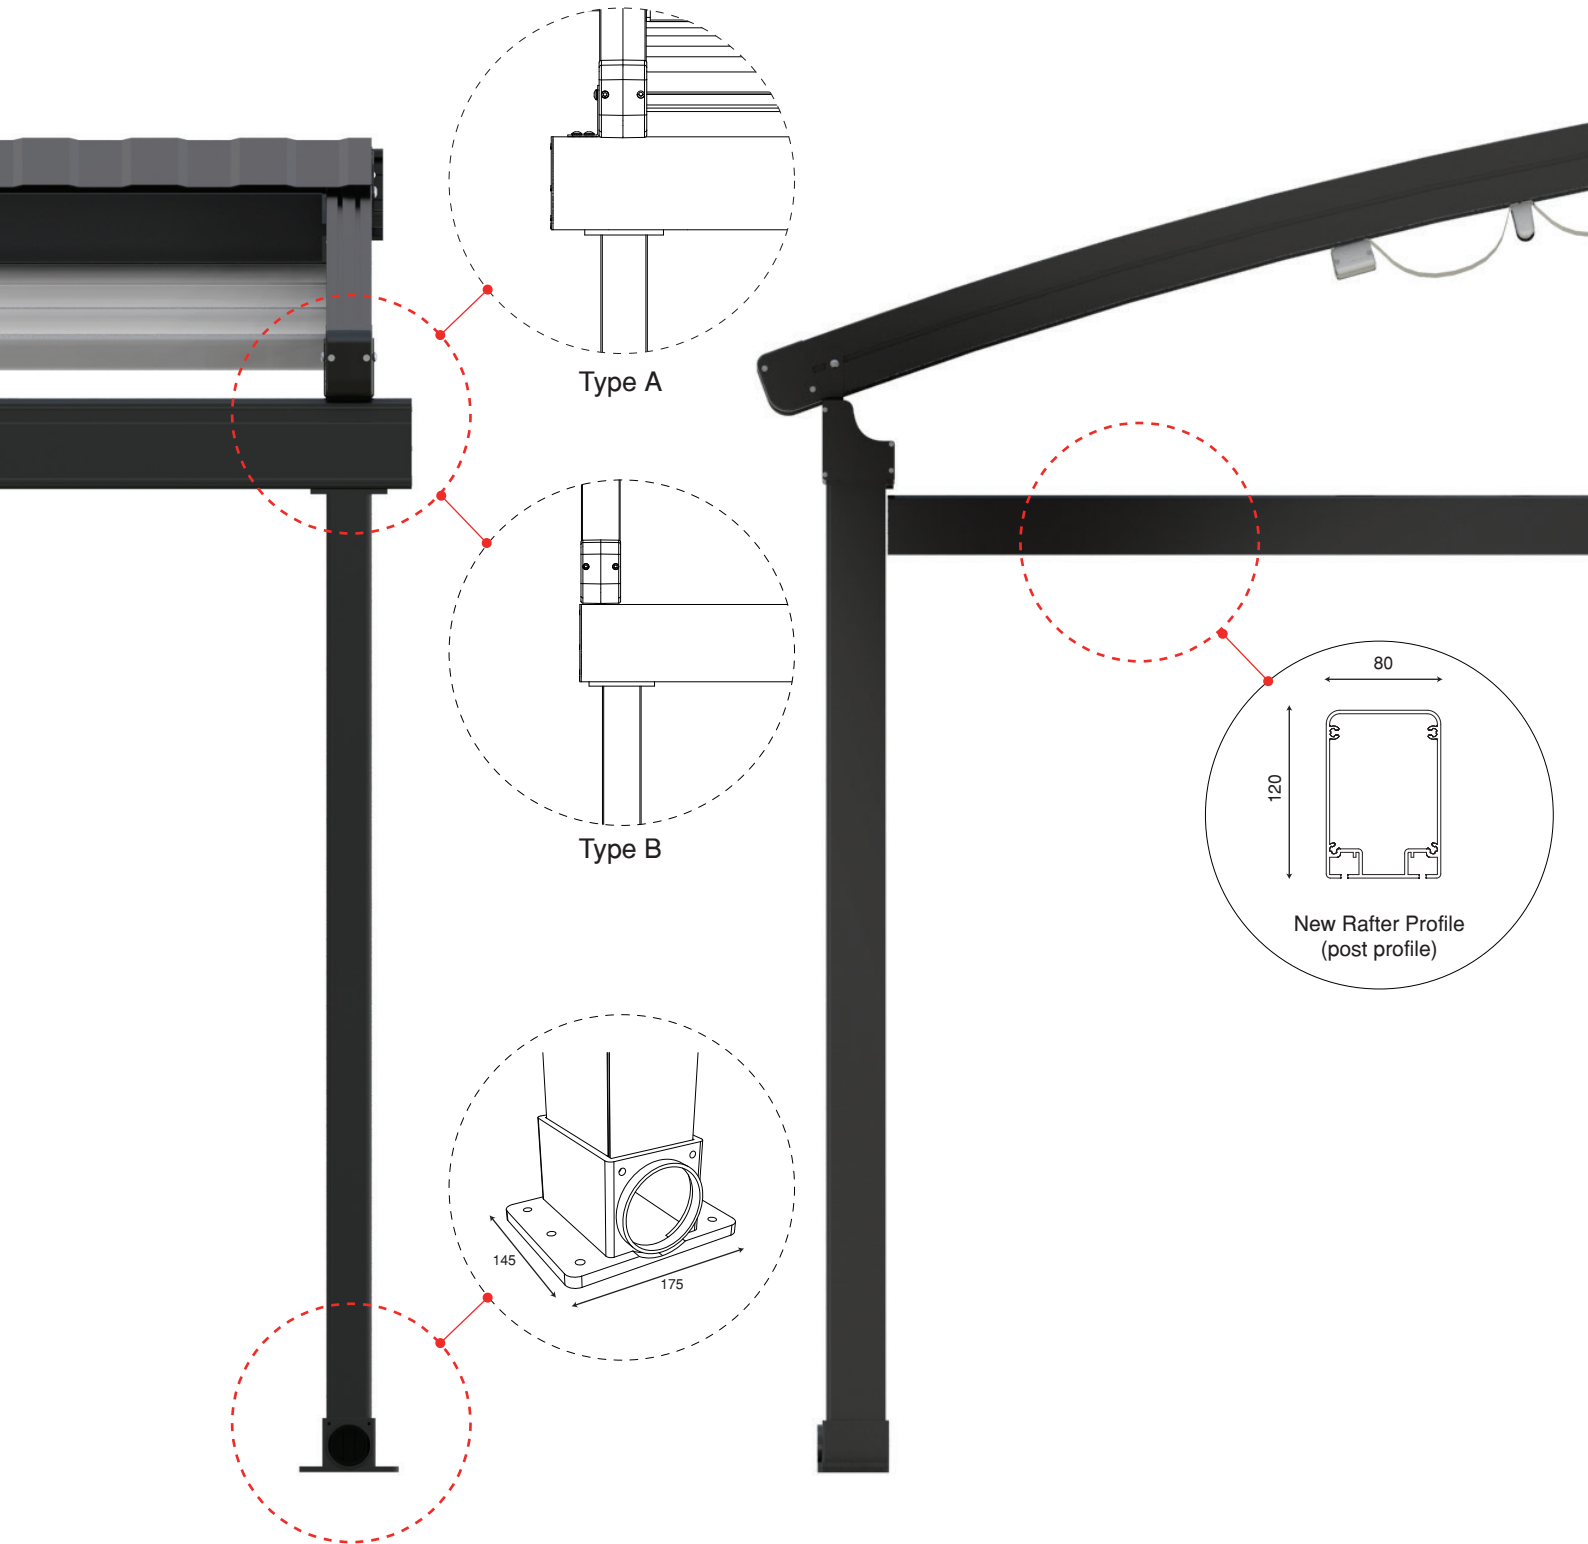

# OZTECH

NEW OUTDOOR LIFE

All Weather Retractable Sunroof System

## HALO SYSTEM

THE NEW CREATIVE EXTERIOR TREND OF RETRACTABLE PERGOLAS AND ROOF SYSTEMS

System with single motor and 2 conveyor rafters  
max 5 M

System with single motor  
and 2 conveyor rafters

**ONE MODULE**  
2M > 5.0M

System with single motor and 3 conveyor rafters  
max 9 M

System with single motor  
and 3 conveyor rafters

**TWO MODULE**  
5M > 9M

System with single motor and 4 conveyor rafters  
max 13 M

System with single motor  
and 4 conveyor rafters