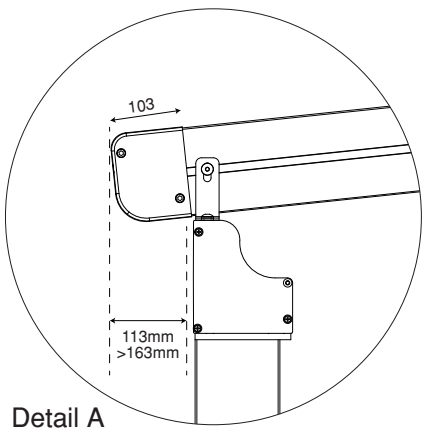

System with single motor and 3 conveyor rafters  
max 9 M

System with single motor  
and 3 conveyor rafters

**TWO MODULE**  
5M > 9M

System with single motor and 4 conveyor rafters  
max 13 M

System with single motor  
and 4 conveyor rafters

**THREE MODULE**  
9M > 13M

**PROFILE DETAILS**

Detail A

Detail C

Detail D

Detail B

Detail B-1

INSTALLATION BRACKET

Projection(P)	3M	4M	5M	6M	7M	8M	9M	10M
Fabric Height(N)	425	440	450	465	495	560	580	610
Hood(L)	560	670	770	875	995	1080	1190	1300
Fall(A)	440	545	655	755	850	955	1070	1135