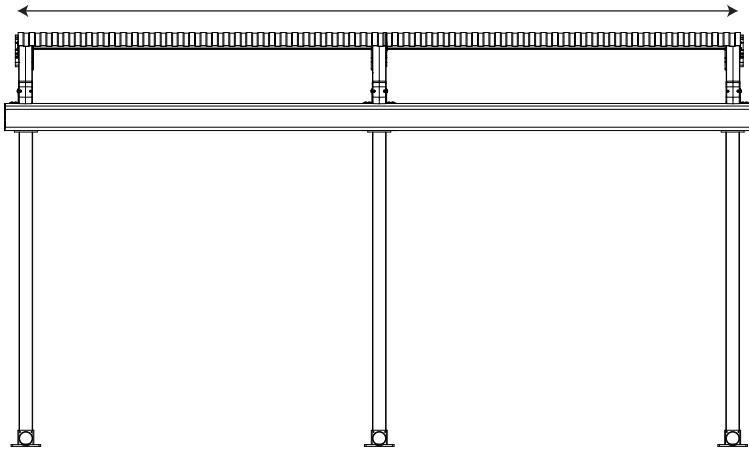

ONE MODULE
2M > 5.0M

System with single motor and 3 conveyor rafters
max 9 M

System with single motor
and 3 conveyor rafters