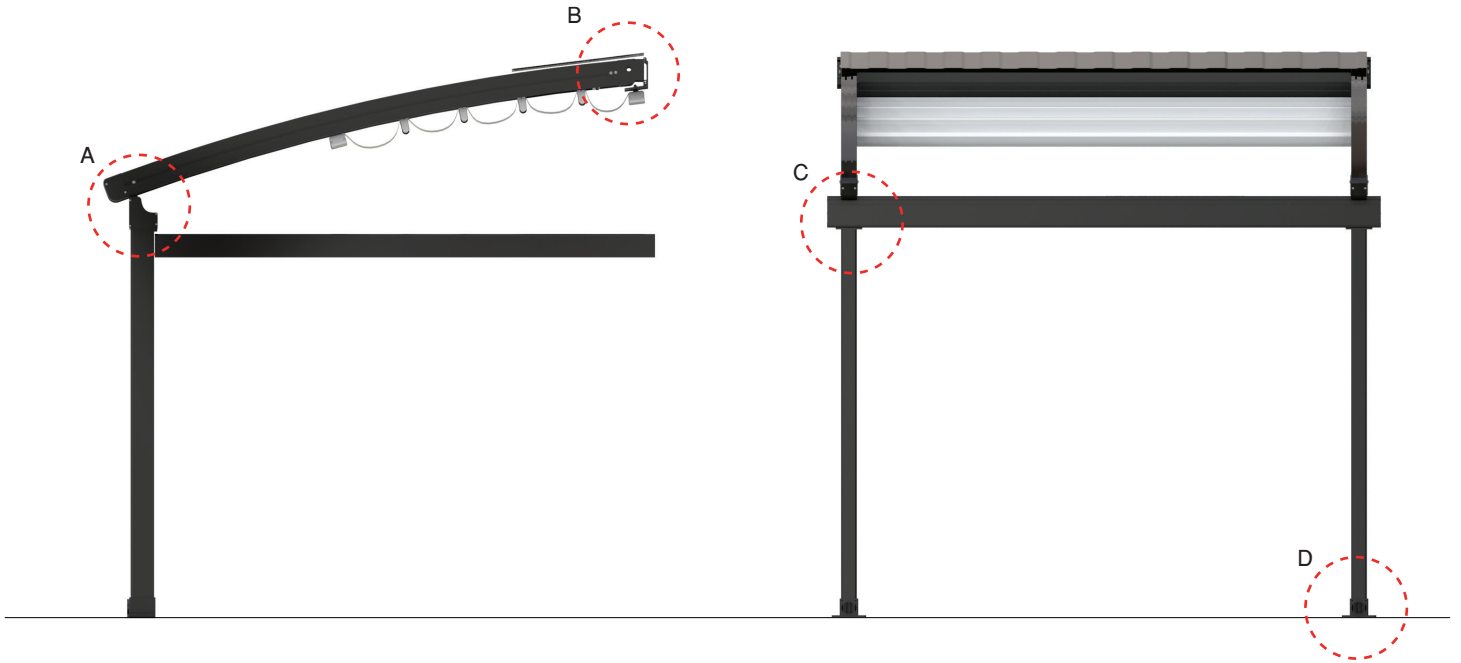

## HALO SYSTEM

THE NEW CREATIVE EXTERIOR TREND OF RETRACTABLE PERGOLAS AND ROOF SYSTEMS

System with single motor and 2 conveyor rafters  
max 5 M

System with single motor  
and 2 conveyor rafters

**ONE MODULE**  
2M > 5.0M

System with single motor and 3 conveyor rafters  
max 9 M

System with single motor  
and 3 conveyor rafters

**TWO MODULE**  
5M > 9M

System with single motor and 4 conveyor rafters  
max 13 M

System with single motor  
and 4 conveyor rafters

**THREE MODULE**  
9M > 13M

**PROFILE DETAILS**

Detail A

Detail C

Detail D

Detail B

Detail B-1

INSTALLATION BRACKET