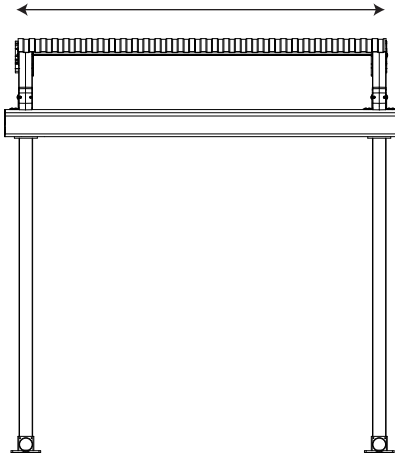

## HALO SYSTEM

THE NEW CREATIVE EXTERIOR TREND OF RETRACTABLE PERGOLAS AND ROOF SYSTEMS

System with single motor and 2 conveyor rafters  
max 5 M

System with single motor  
and 2 conveyor rafters

**ONE MODULE**  
2M > 5.0M