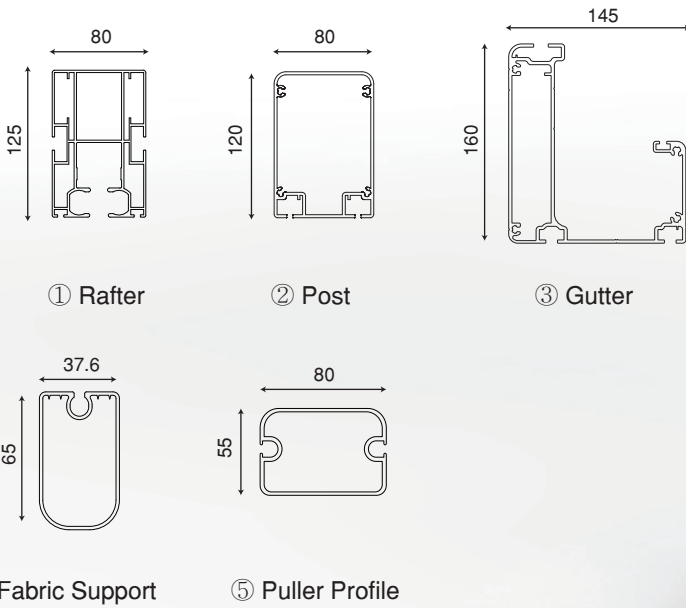

System with single motor and 3 conveyor rafters  
max 9 M

System with single motor  
and 3 conveyor rafters

**TWO MODULE**  
5M > 9M

System with single motor and 4 conveyor rafters  
max 13 M

System with single motor  
and 4 conveyor rafters

**THREE MODULE**  
9M > 13M

**PROFILE DETAILS**

Detail A

Detail C

Detail D

Detail B

Detail B-1

INSTALLATION BRACKET

Projection(P)	3M	4M	5M	6M	7M	8M	9M	10M
Fabric Height(N)	425	440	450	465	495	560	580	610
Hood(L)	560	670	770	875	995	1080	1190	1300
Fall(A)	440	545	655	755	850	955	1070	1135