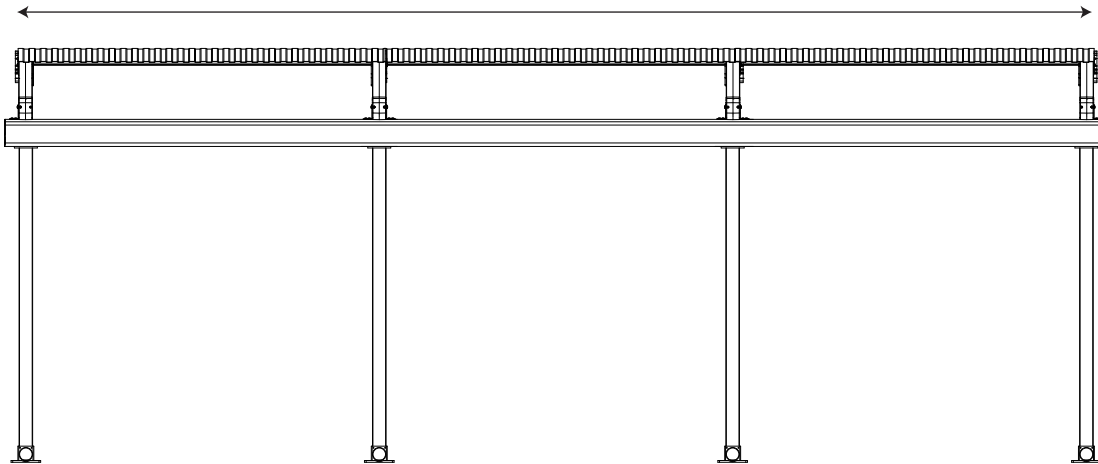

## HALO SYSTEM

THE NEW CREATIVE EXTERIOR TREND OF RETRACTABLE PERGOLAS AND ROOF SYSTEMS

System with single motor and 2 conveyor rafters  
max 5 M

System with single motor  
and 2 conveyor rafters

**ONE MODULE**  
2M > 5.0M

System with single motor and 3 conveyor rafters  
max 9 M

System with single motor  
and 3 conveyor rafters

**TWO MODULE**  
5M > 9M

System with single motor and 4 conveyor rafters  
max 13 M

System with single motor  
and 4 conveyor rafters