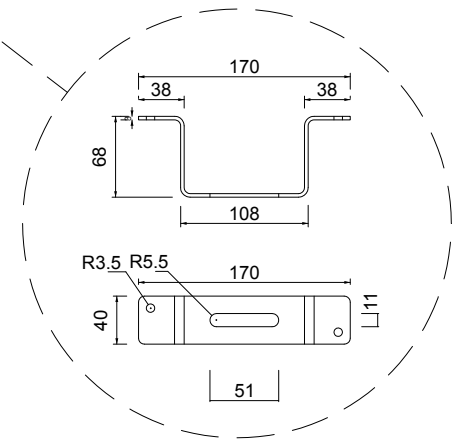

OZTECH

NEW OUTDOOR LIFE

All Weather Retractable Sunroof System

izi SYSTEM

THE NEW CREATIVE EXTERIOR TREND OF RETRACTABLE PERGOLAS AND ROOF SYSTEMS

ONE MODULE
2M > 5.0M

TWO MODULE
5M > 9M

THREE MODULE
9M > 13M

PROFILE DETAILS

① Rafter

② Fabric Support

③ Puller Profile

Hang bracket L type

Hang bracket U type

Projection(P)	3M	4M	5M	6M	7M	8M	9M	10M
Fabric Height(N)	425	440	450	465	495	560	580	610
Hood(L)	560	670	770	875	995	1080	1190	1300
Fall(A)	440	545	655	755	850	955	1070	1135