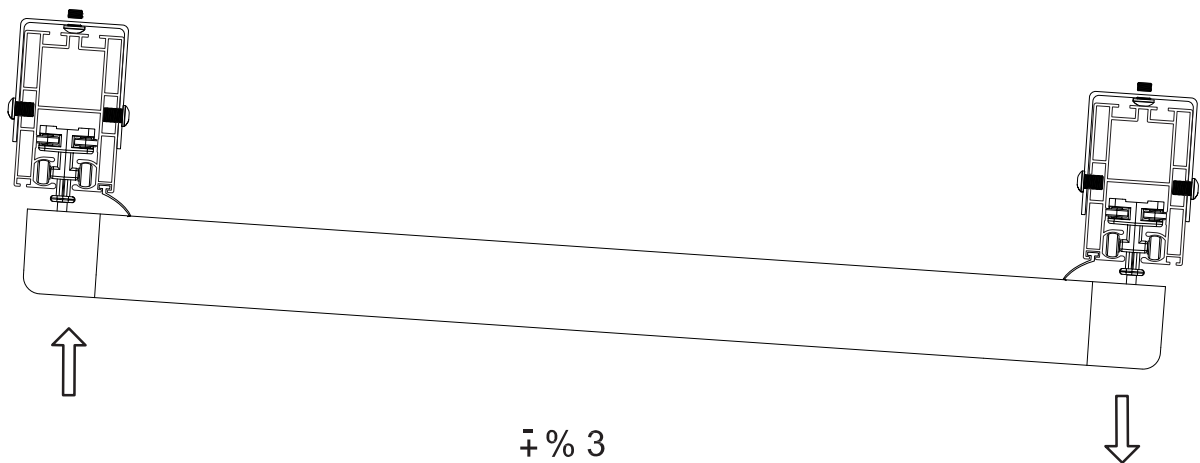

OZTECH

NEW OUTDOOR LIFE

All Weather Retractable Sunroof System

izi SYSTEM

THE NEW CREATIVE EXTERIOR TREND OF RETRACTABLE PERGOLAS AND ROOF SYSTEMS

ONE MODULE
2M > 5.0M

TWO MODULE
5M > 9M

THREE MODULE
9M > 13M

PROFILE DETAILS

① Rafter

② Fabric Support

③ Puller Profile

Hang bracket L type

Hang bracket U type

Projection(P)	3M	4M	5M	6M	7M	8M	9M	10M
Fabric Height(N)	425	440	450	465	495	560	580	610
Hood(L)	560	670	770	875	995	1080	1190	1300
Fall(A)	440	545	655	755	850	955	1070	1135