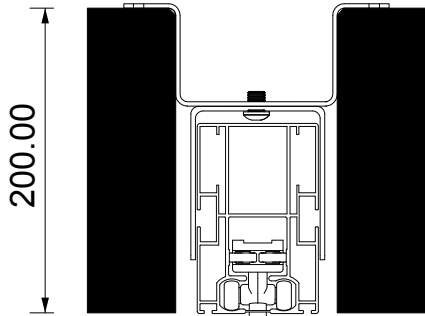

OZTECH

NEW OUTDOOR LIFE

All Weather Retractable Sunroof System

izi SYSTEM

THE NEW CREATIVE EXTERIOR TREND OF RETRACTABLE PERGOLAS AND ROOF SYSTEMS

ONE MODULE
2M > 5.0M

TWO MODULE
5M > 9M

THREE MODULE
9M > 13M

PROFILE DETAILS

① Rafter

② Fabric Support

③ Puller Profile

Hang bracket L type

Hang bracket U type

Projection(P)	3M	4M	5M	6M	7M	8M	9M	10M
Fabric Height(N)	425	440	450	465	495	560	580	610
Hood(L)	560	670	770	875	995	1080	1190	1300
Fall(A)	440	545	655	755	850	955	1070	1135