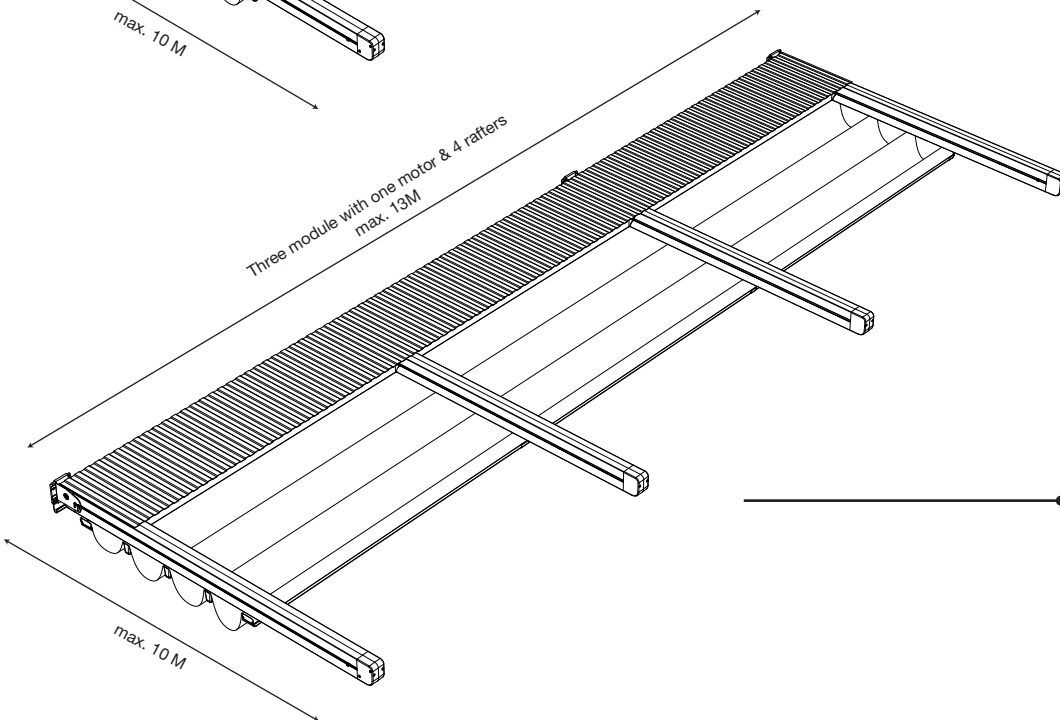

OZTECH

NEW OUTDOOR LIFE

All Weather Retractable Sunroof System

izi SYSTEM

THE NEW CREATIVE EXTERIOR TREND OF RETRACTABLE PERGOLAS AND ROOF SYSTEMS

ONE MODULE
2M > 5.0M

TWO MODULE
5M > 9M

THREE MODULE
9M > 13M

PROFILE DETAILS

① Rafter

② Fabric Support

③ Puller Profile

Hang bracket L type

Hang bracket U type

Projection(P)	3M	4M	5M	6M	7M	8M	9M	10M
Fabric Height(N)	425	440	450	465	495	560	580	610
Hood(L)	560	670	770	875	995	1080	1190	1300
Fall(A)	440	545	655	755	850	955	1070	1135