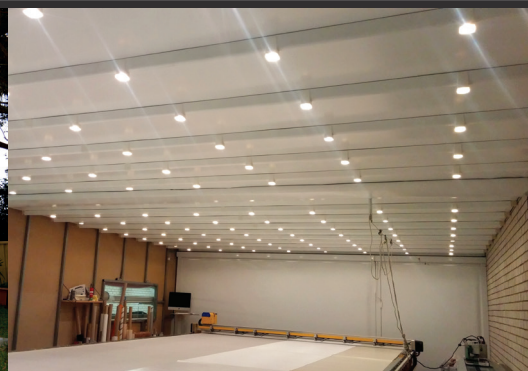

OZTECH

NEW OUTDOOR LIFE

All Weather Retractable Sunroof System

izi SYSTEM

THE NEW CREATIVE EXTERIOR TREND OF RETRACTABLE PERGOLAS AND ROOF SYSTEMS

ONE MODULE
2M > 5.0M

TWO MODULE
5M > 9M

THREE MODULE
9M > 13M

PROFILE DETAILS

① Rafter

② Fabric Support

③ Puller Profile

Hang bracket L type

Hang bracket U type

Projection(P)	3M	4M	5M	6M	7M	8M	9M	10M
Fabric Height(N)	425	440	450	465	495	560	580	610
Hood(L)	560	670	770	875	995	1080	1190	1300
Fall(A)	440	545	655	755	850	955	1070	1135