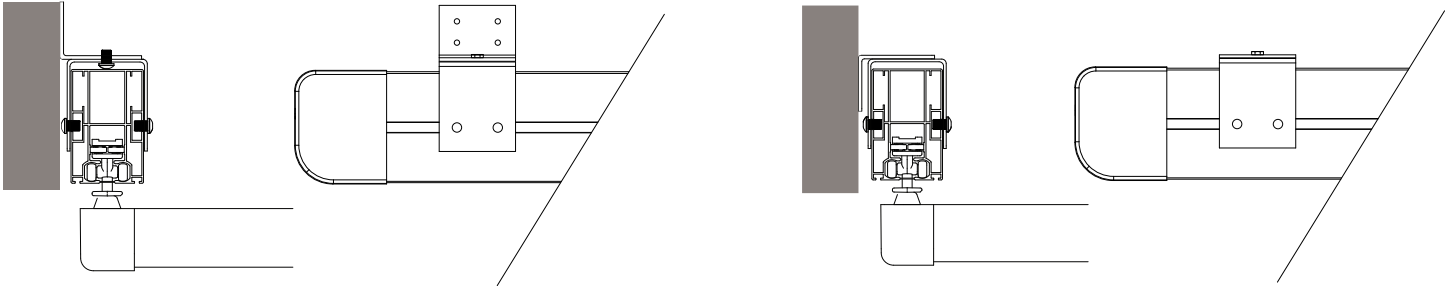

OZTECH

NEW OUTDOOR LIFE

All Weather Retractable Sunroof System

izi SYSTEM

THE NEW CREATIVE EXTERIOR TREND OF RETRACTABLE PERGOLAS AND ROOF SYSTEMS

ONE MODULE
2M > 5.0M

TWO MODULE
5M > 9M

THREE MODULE
9M > 13M

PROFILE DETAILS

① Rafter

② Fabric Support

③ Puller Profile

Hang bracket L type

Hang bracket U type

Projection(P)	3M	4M	5M	6M	7M	8M	9M	10M
Fabric Height(N)	425	440	450	465	495	560	580	610
Hood(L)	560	670	770	875	995	1080	1190	1300
Fall(A)	440	545	655	755	850	955	1070	1135