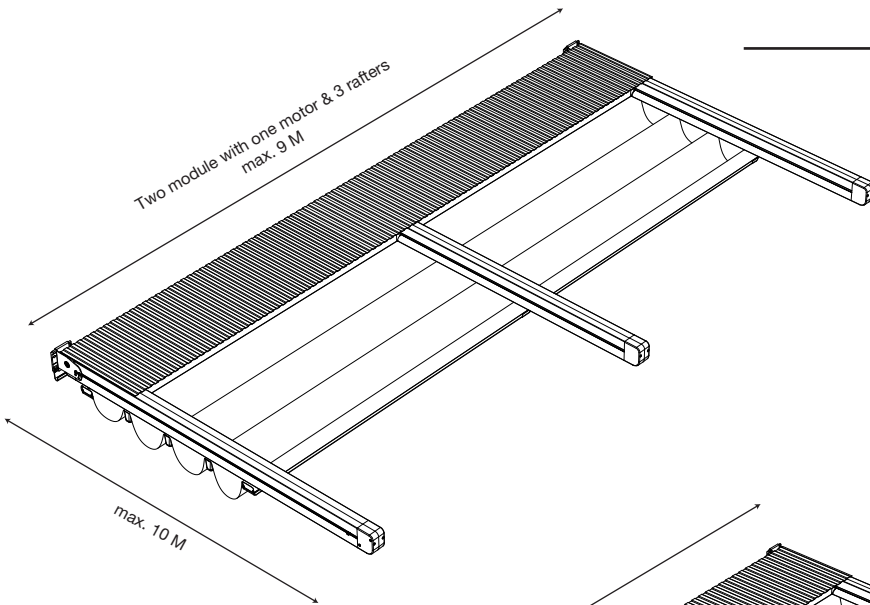

OZTECH

NEW OUTDOOR LIFE

All Weather Retractable Sunroof System

izi SYSTEM

THE NEW CREATIVE EXTERIOR TREND OF RETRACTABLE PERGOLAS AND ROOF SYSTEMS

ONE MODULE
2M > 5.0M

TWO MODULE
5M > 9M

THREE MODULE
9M > 13M

PROFILE DETAILS

① Rafter

② Fabric Support

③ Puller Profile

Hang bracket L type

Hang bracket U type

Projection(P)	3M	4M	5M	6M	7M	8M	9M	10M
Fabric Height(N)	425	440	450	465	495	560	580	610
Hood(L)	560	670	770	875	995	1080	1190	1300
Fall(A)	440	545	655	755	850	955	1070	1135