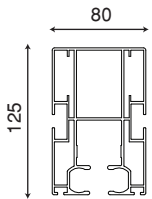

OZTECH

NEW OUTDOOR LIFE

All Weather Retractable Sunroof System

izi SYSTEM

THE NEW CREATIVE EXTERIOR TREND OF RETRACTABLE PERGOLAS AND ROOF SYSTEMS

ONE MODULE
2M > 5.0M

TWO MODULE
5M > 9M

THREE MODULE
9M > 13M

PROFILE DETAILS

① Rafter

② Fabric Support

③ Puller Profile

Hang bracket L type

Hang bracket U type

Projection(P)	3M	4M	5M	6M	7M	8M	9M	10M
Fabric Height(N)	425	440	450	465	495	560	580	610
Hood(L)	560	670	770	875	995	1080	1190	1300
Fall(A)	440	545	655	755	850	955	1070	1135