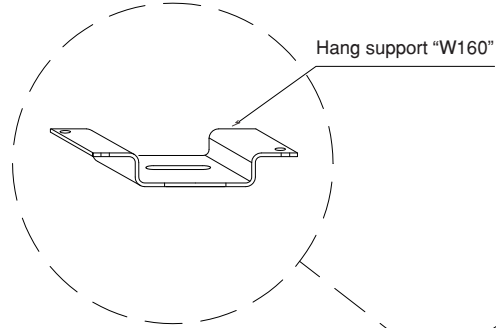

OZTECH

NEW OUTDOOR LIFE

All Weather Retractable Sunroof System

izi SYSTEM

THE NEW CREATIVE EXTERIOR TREND OF RETRACTABLE PERGOLAS AND ROOF SYSTEMS

ONE MODULE
2M > 5.0M

TWO MODULE
5M > 9M

THREE MODULE
9M > 13M

PROFILE DETAILS

① Rafter

② Fabric Support

③ Puller Profile

Hang bracket L type

Hang bracket U type

Projection(P)	3M	4M	5M	6M	7M	8M	9M	10M
Fabric Height(N)	425	440	450	465	495	560	580	610
Hood(L)	560	670	770	875	995	1080	1190	1300
Fall(A)	440	545	655	755	850	955	1070	1135