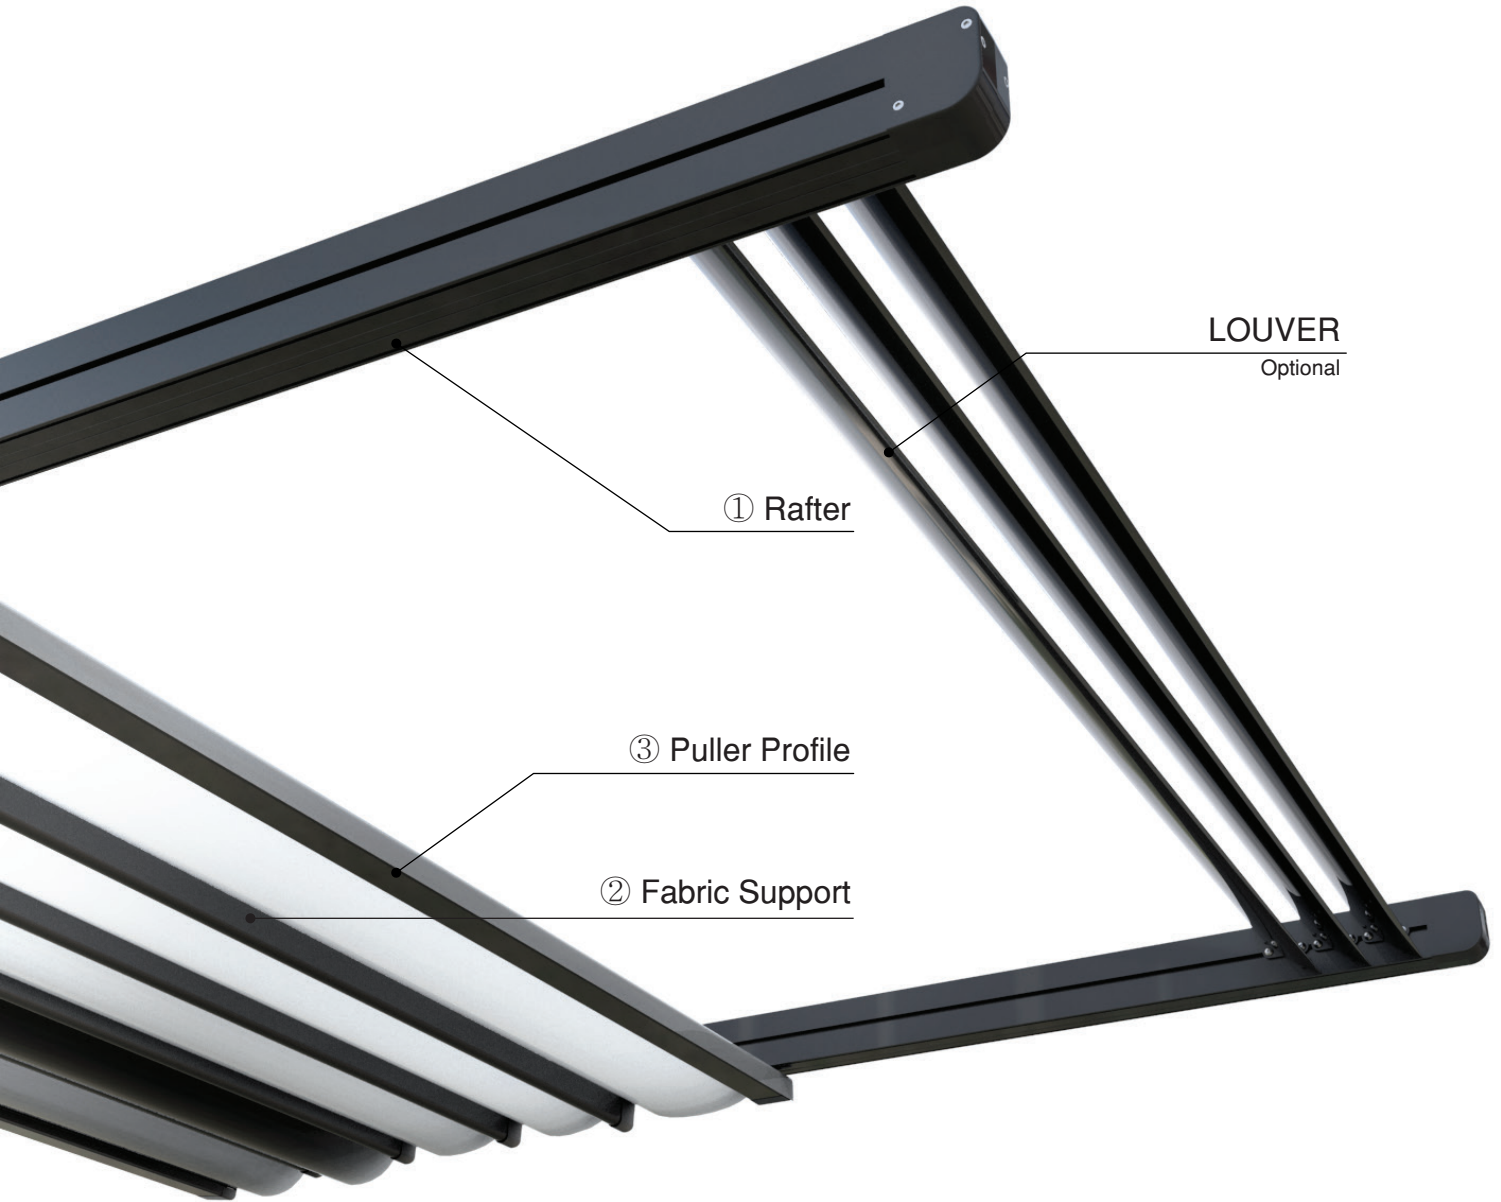

OZTECH

NEW OUTDOOR LIFE

All Weather Retractable Sunroof System

izi SYSTEM

THE NEW CREATIVE EXTERIOR TREND OF RETRACTABLE PERGOLAS AND ROOF SYSTEMS

ONE MODULE
2M > 5.0M

TWO MODULE
5M > 9M

THREE MODULE
9M > 13M

PROFILE DETAILS

① Rafter

② Fabric Support

③ Puller Profile

Hang bracket L type

Hang bracket U type

Projection(P)	3M	4M	5M	6M	7M	8M	9M	10M
Fabric Height(N)	425	440	450	465	495	560	580	610
Hood(L)	560	670	770	875	995	1080	1190	1300
Fall(A)	440	545	655	755	850	955	1070	1135