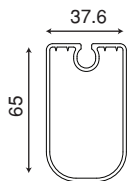

OZTECH

NEW OUTDOOR LIFE

All Weather Retractable Sunroof System

izi SYSTEM

THE NEW CREATIVE EXTERIOR TREND OF RETRACTABLE PERGOLAS AND ROOF SYSTEMS

ONE MODULE
2M > 5.0M

TWO MODULE
5M > 9M

THREE MODULE
9M > 13M

PROFILE DETAILS

① Rafter

② Fabric Support

③ Puller Profile

Hang bracket L type

Hang bracket U type

Projection(P)	3M	4M	5M	6M	7M	8M	9M	10M
Fabric Height(N)	425	440	450	465	495	560	580	610
Hood(L)	560	670	770	875	995	1080	1190	1300
Fall(A)	440	545	655	755	850	955	1070	1135