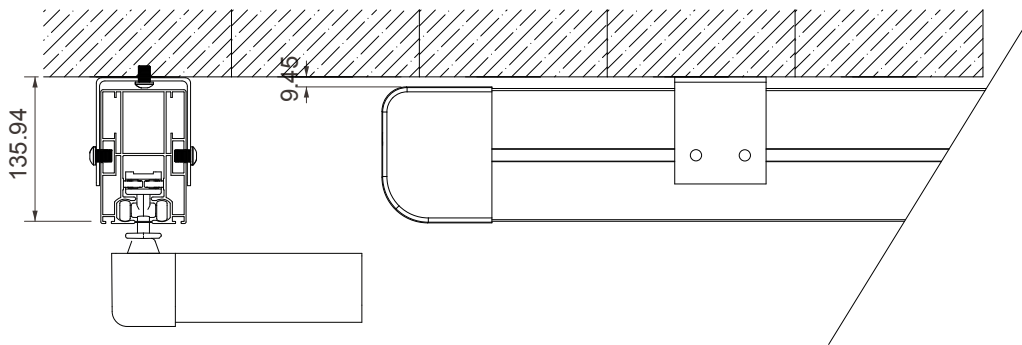

OZTECH

NEW OUTDOOR LIFE

All Weather Retractable Sunroof System

izi SYSTEM

THE NEW CREATIVE EXTERIOR TREND OF RETRACTABLE PERGOLAS AND ROOF SYSTEMS

ONE MODULE
2M > 5.0M

TWO MODULE
5M > 9M

THREE MODULE
9M > 13M

PROFILE DETAILS

① Rafter

② Fabric Support

③ Puller Profile

Hang bracket L type

Hang bracket U type

Projection(P)	3M	4M	5M	6M	7M	8M	9M	10M
Fabric Height(N)	425	440	450	465	495	560	580	610
Hood(L)	560	670	770	875	995	1080	1190	1300
Fall(A)	440	545	655	755	850	955	1070	1135