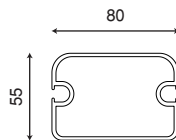

OZTECH

NEW OUTDOOR LIFE

All Weather Retractable Sunroof System

izi SYSTEM

THE NEW CREATIVE EXTERIOR TREND OF RETRACTABLE PERGOLAS AND ROOF SYSTEMS

ONE MODULE
2M > 5.0M

TWO MODULE
5M > 9M

THREE MODULE
9M > 13M

PROFILE DETAILS

① Rafter

② Fabric Support

③ Puller Profile

Hang bracket L type

Hang bracket U type

Projection(P)	3M	4M	5M	6M	7M	8M	9M	10M
Fabric Height(N)	425	440	450	465	495	560	580	610
Hood(L)	560	670	770	875	995	1080	1190	1300
Fall(A)	440	545	655	755	850	955	1070	1135