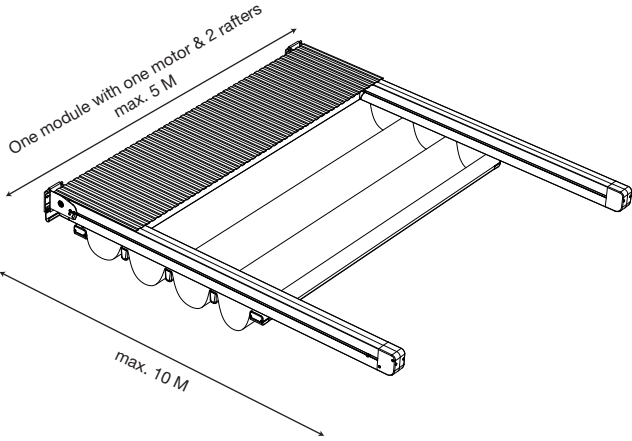

OZTECH

NEW OUTDOOR LIFE

All Weather Retractable Sunroof System

izi SYSTEM

THE NEW CREATIVE EXTERIOR TREND OF RETRACTABLE PERGOLAS AND ROOF SYSTEMS

ONE MODULE
2M > 5.0M

TWO MODULE
5M > 9M

THREE MODULE
9M > 13M

PROFILE DETAILS

① Rafter

② Fabric Support

③ Puller Profile

Hang bracket L type

Hang bracket U type

Projection(P)	3M	4M	5M	6M	7M	8M	9M	10M
Fabric Height(N)	425	440	450	465	495	560	580	610
Hood(L)	560	670	770	875	995	1080	1190	1300
Fall(A)	440	545	655	755	850	955	1070	1135