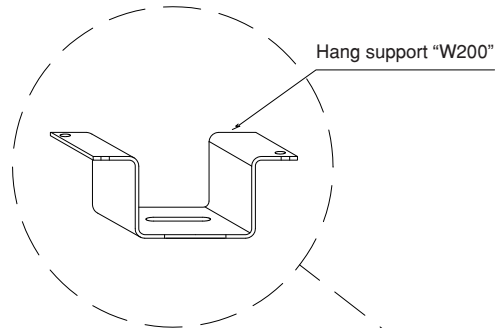

OZTECH

NEW OUTDOOR LIFE

All Weather Retractable Sunroof System

izi SYSTEM

THE NEW CREATIVE EXTERIOR TREND OF RETRACTABLE PERGOLAS AND ROOF SYSTEMS

ONE MODULE
2M > 5.0M

TWO MODULE
5M > 9M

THREE MODULE
9M > 13M

PROFILE DETAILS

① Rafter

② Fabric Support

③ Puller Profile

Hang bracket L type

Hang bracket U type

Projection(P)	3M	4M	5M	6M	7M	8M	9M	10M
Fabric Height(N)	425	440	450	465	495	560	580	610
Hood(L)	560	670	770	875	995	1080	1190	1300
Fall(A)	440	545	655	755	850	955	1070	1135