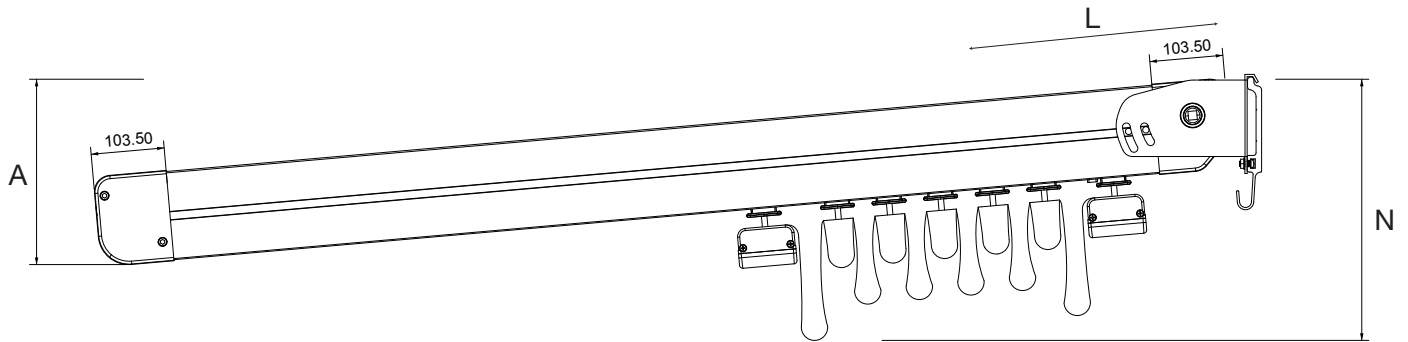

OZTECH

NEW OUTDOOR LIFE

All Weather Retractable Sunroof System

izi SYSTEM

THE NEW CREATIVE EXTERIOR TREND OF RETRACTABLE PERGOLAS AND ROOF SYSTEMS

ONE MODULE
2M > 5.0M

TWO MODULE
5M > 9M

THREE MODULE
9M > 13M

PROFILE DETAILS

① Rafter

② Fabric Support

③ Puller Profile

Hang bracket L type

Hang bracket U type

Projection(P)	3M	4M	5M	6M	7M	8M	9M	10M
Fabric Height(N)	425	440	450	465	495	560	580	610
Hood(L)	560	670	770	875	995	1080	1190	1300
Fall(A)	440	545	655	755	850	955	1070	1135